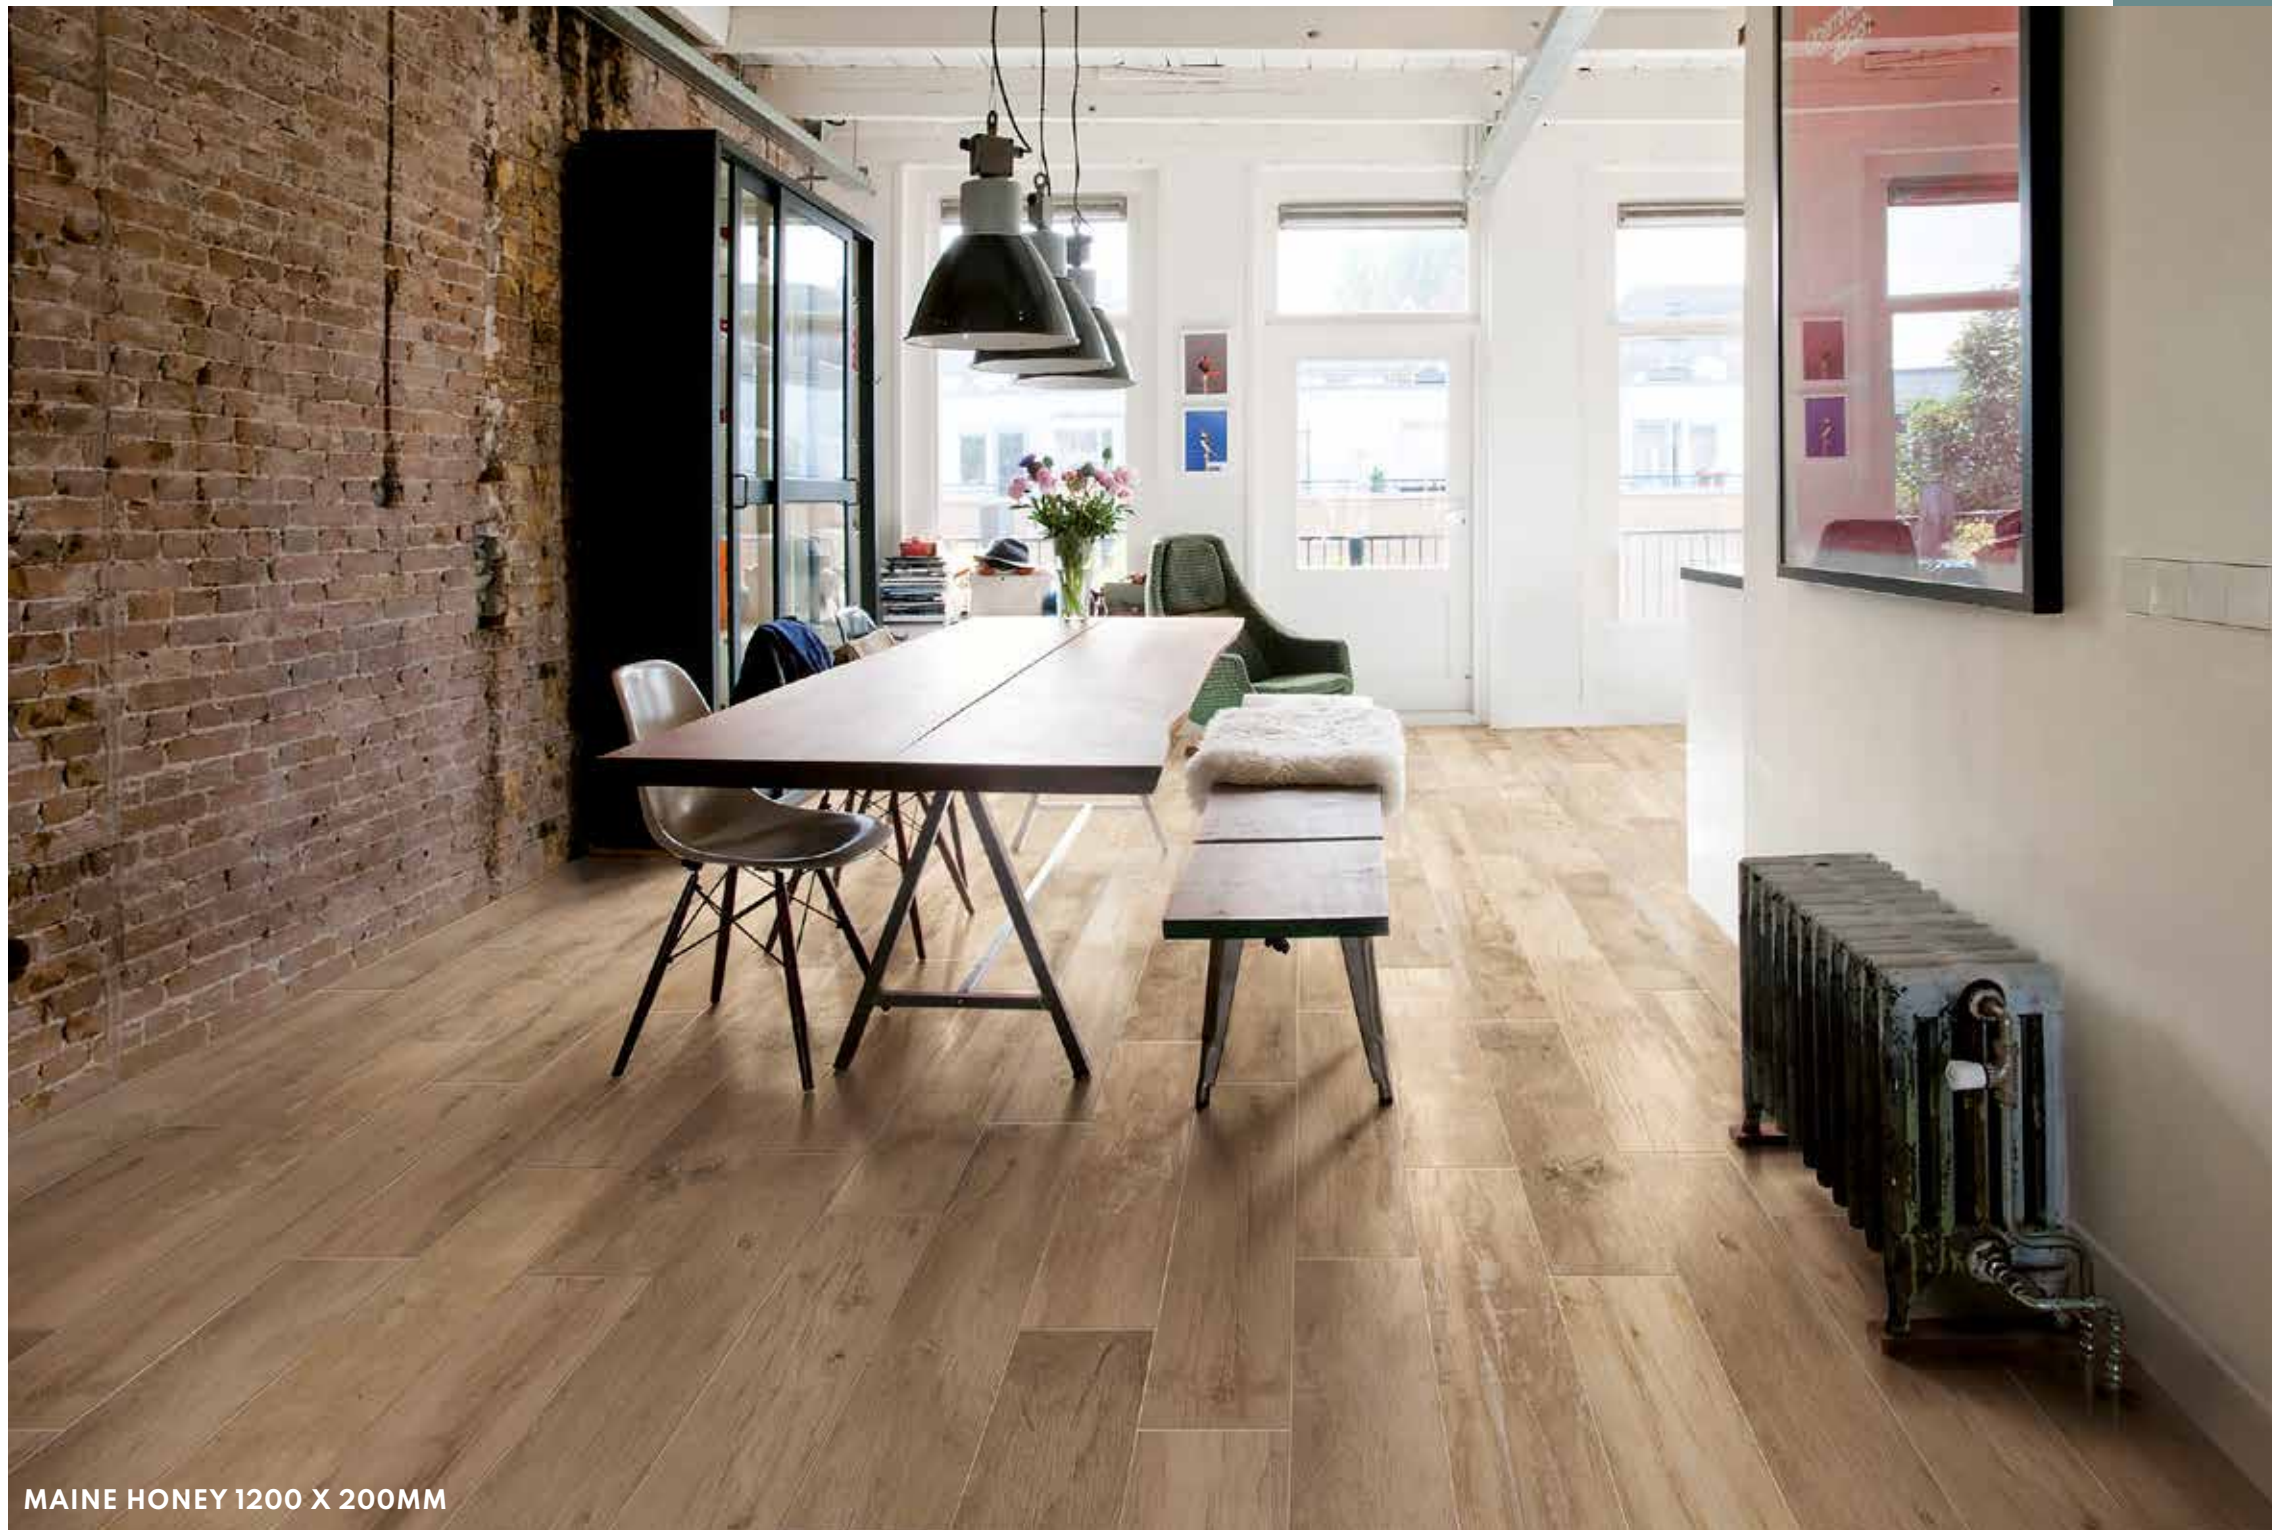

## CHARACTERISTICS

EDGE PROFILE  
NON-RECTIFIED

MATERIAL  
PORCELAIN

THICKNESS  
9MM

FINISH  
GLOSS

SHADE VARIATION  
HIGH

WALL & DÉCOR  
240 X 60MM

MAINE HONEY 1200 X 200MM