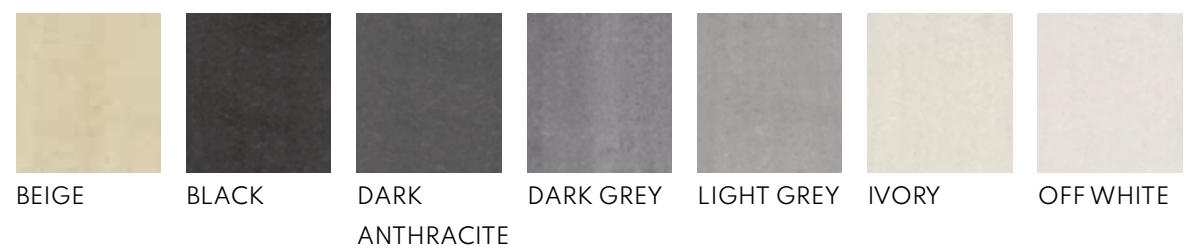

SHADE VARIATION  
LOW

FLOOR  
& WALL  
600 X 300MM

FLOOR  
& WALL  
600 X 600MM

LOUNGE LIGHT GREY POLISHED 600 X 300MM

FLOOR & WALL