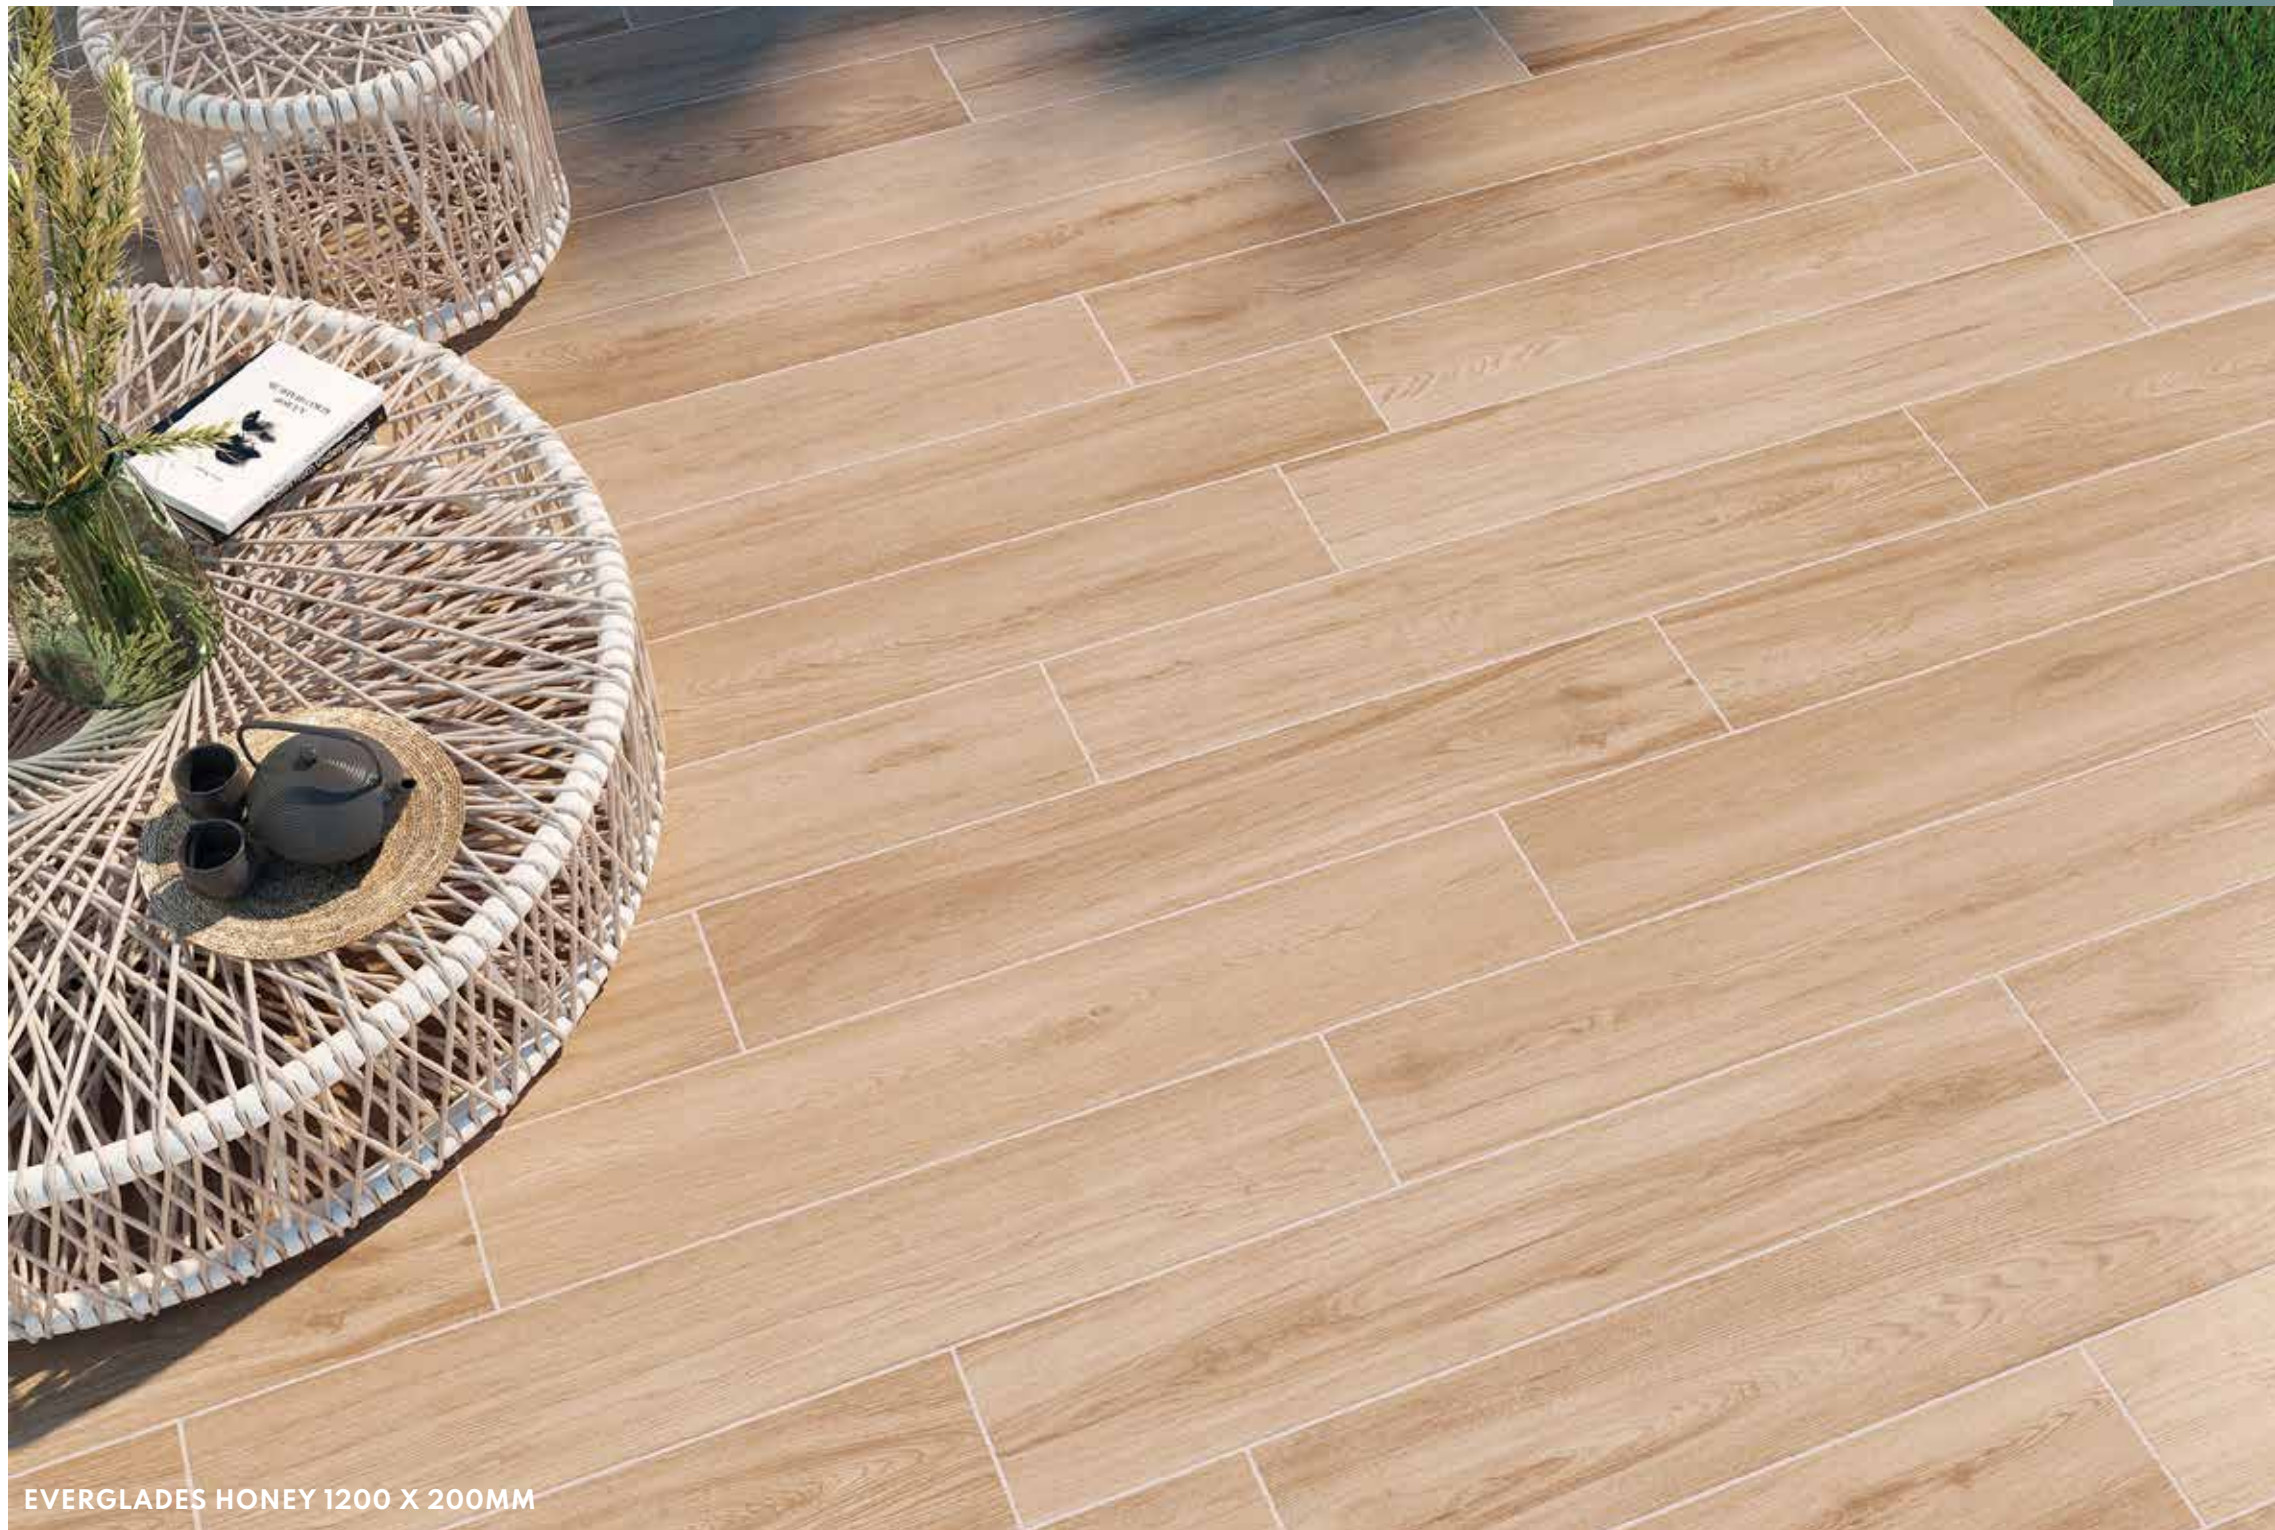

## CHARACTERISTICS

EDGE PROFILE  
RECTIFIED

MATERIAL  
PORCELAIN

THICKNESS  
9MM

FINISH  
MATT

SHADE VARIATION  
MODERATE

FLOOR  
& WALL  
800 X 800MM

EVERGLADES HONEY 1200 X 200MM