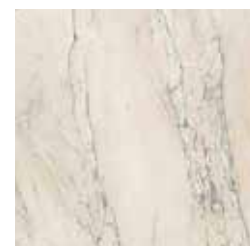

Many ranges are available in other sizes on a special order basis.  
Please contact us for more information.

ALPS MACAUB 1200 X 600MM

FLOOR & WALL

ARDESI

DARK GREY

MACAUB

PIASEN

SOAPSTONE