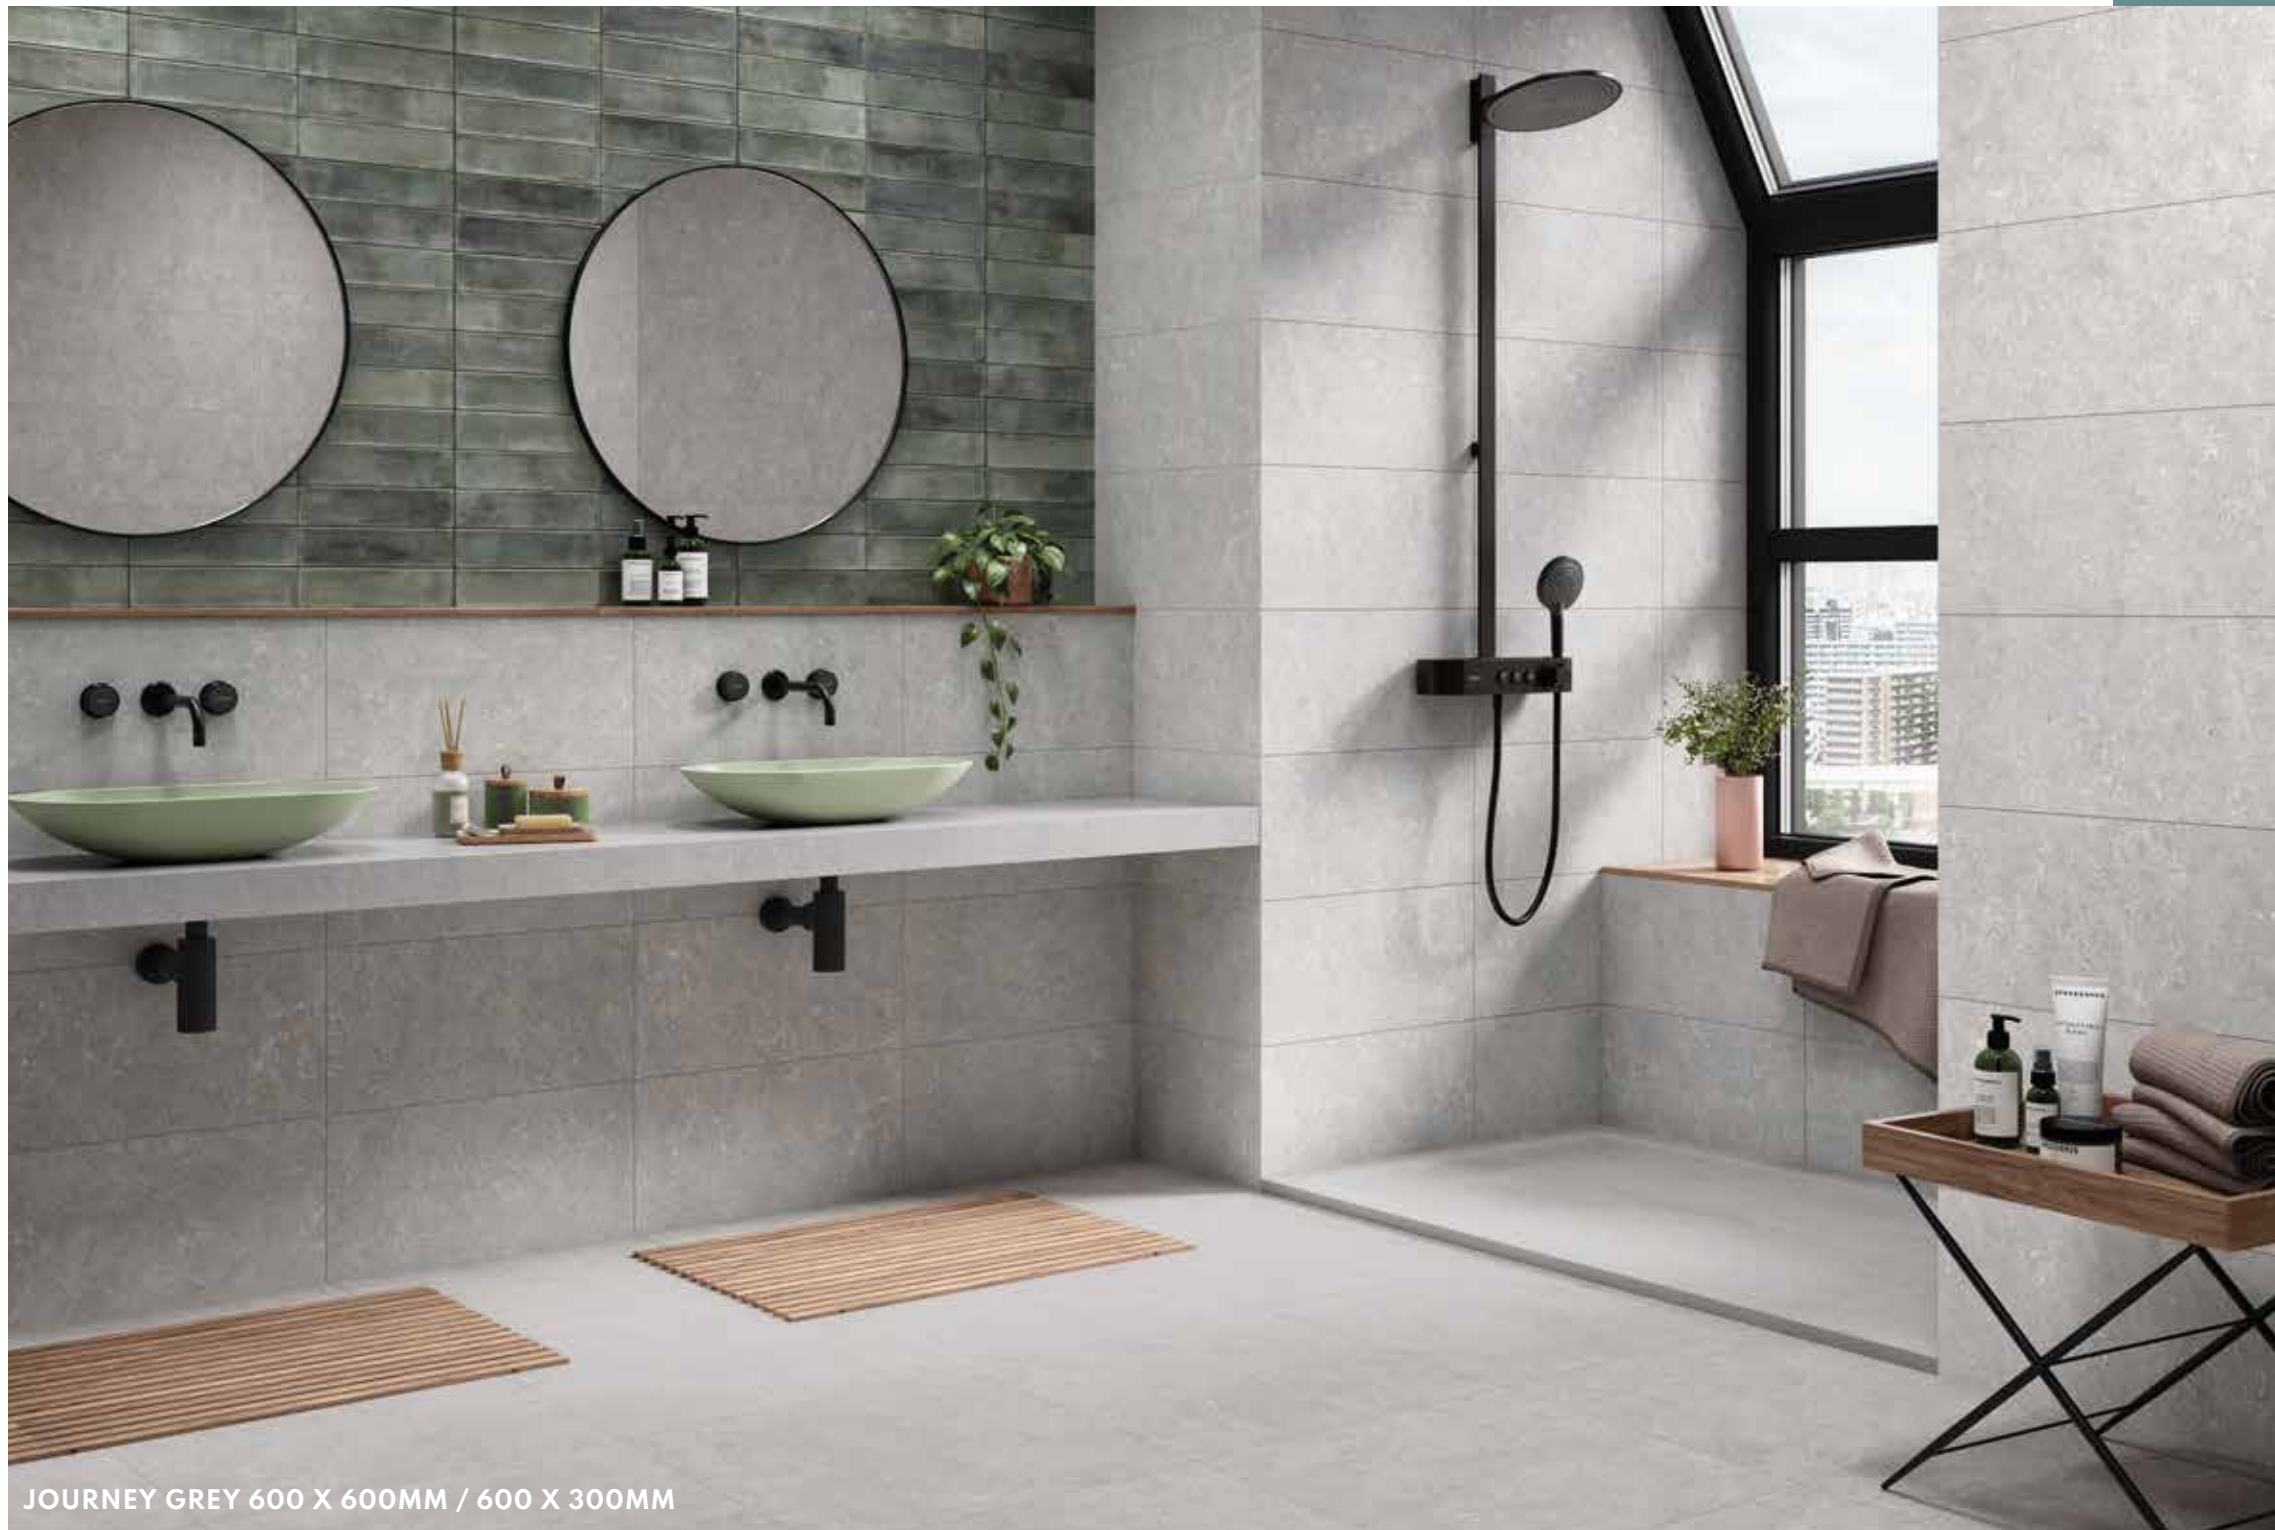

CHARACTERISTICS

EDGE PROFILE  
RECTIFIED

MATERIAL  
GLAZED PORCELAIN

THICKNESS  
10MM

FINISH  
GLOSS & MATT

SHADE VARIATION  
HIGH

FLOOR  
& WALL  
600 X 300MM

FLOOR  
& WALL  
600 X 600MM