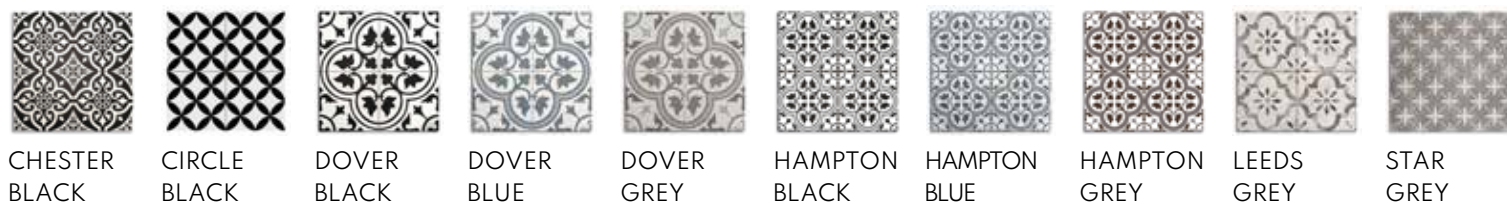

THICKNESS  
WALL 9MM

FINISH  
MATT

SHADE VARIATION  
MODERATE

WALL & DÉCOR  
890 X 290MM

FLOOR & WALL  
590 X 590MM

CIRCLE BLACK 450 X 450MM

FLOOR & WALL

CHESTER BLACK   CIRCLE BLACK   DOVER BLACK   DOVER BLUE   DOVER GREY   HAMPTON BLACK   HAMPTON BLUE   HAMPTON GREY   LEEDS GREY   STAR GREY