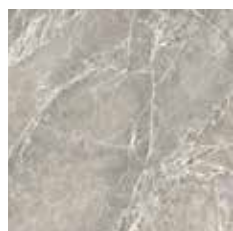

EDGE PROFILE  
RECTIFIED

MATERIAL  
PORCELAIN

THICKNESS  
10MM

FINISH  
MATT

SHADE VARIATION  
HIGH

FLOOR & WALL  
1200 X 600MM

UNIQUE MOON 1200 X 600MM

FLOOR & WALL