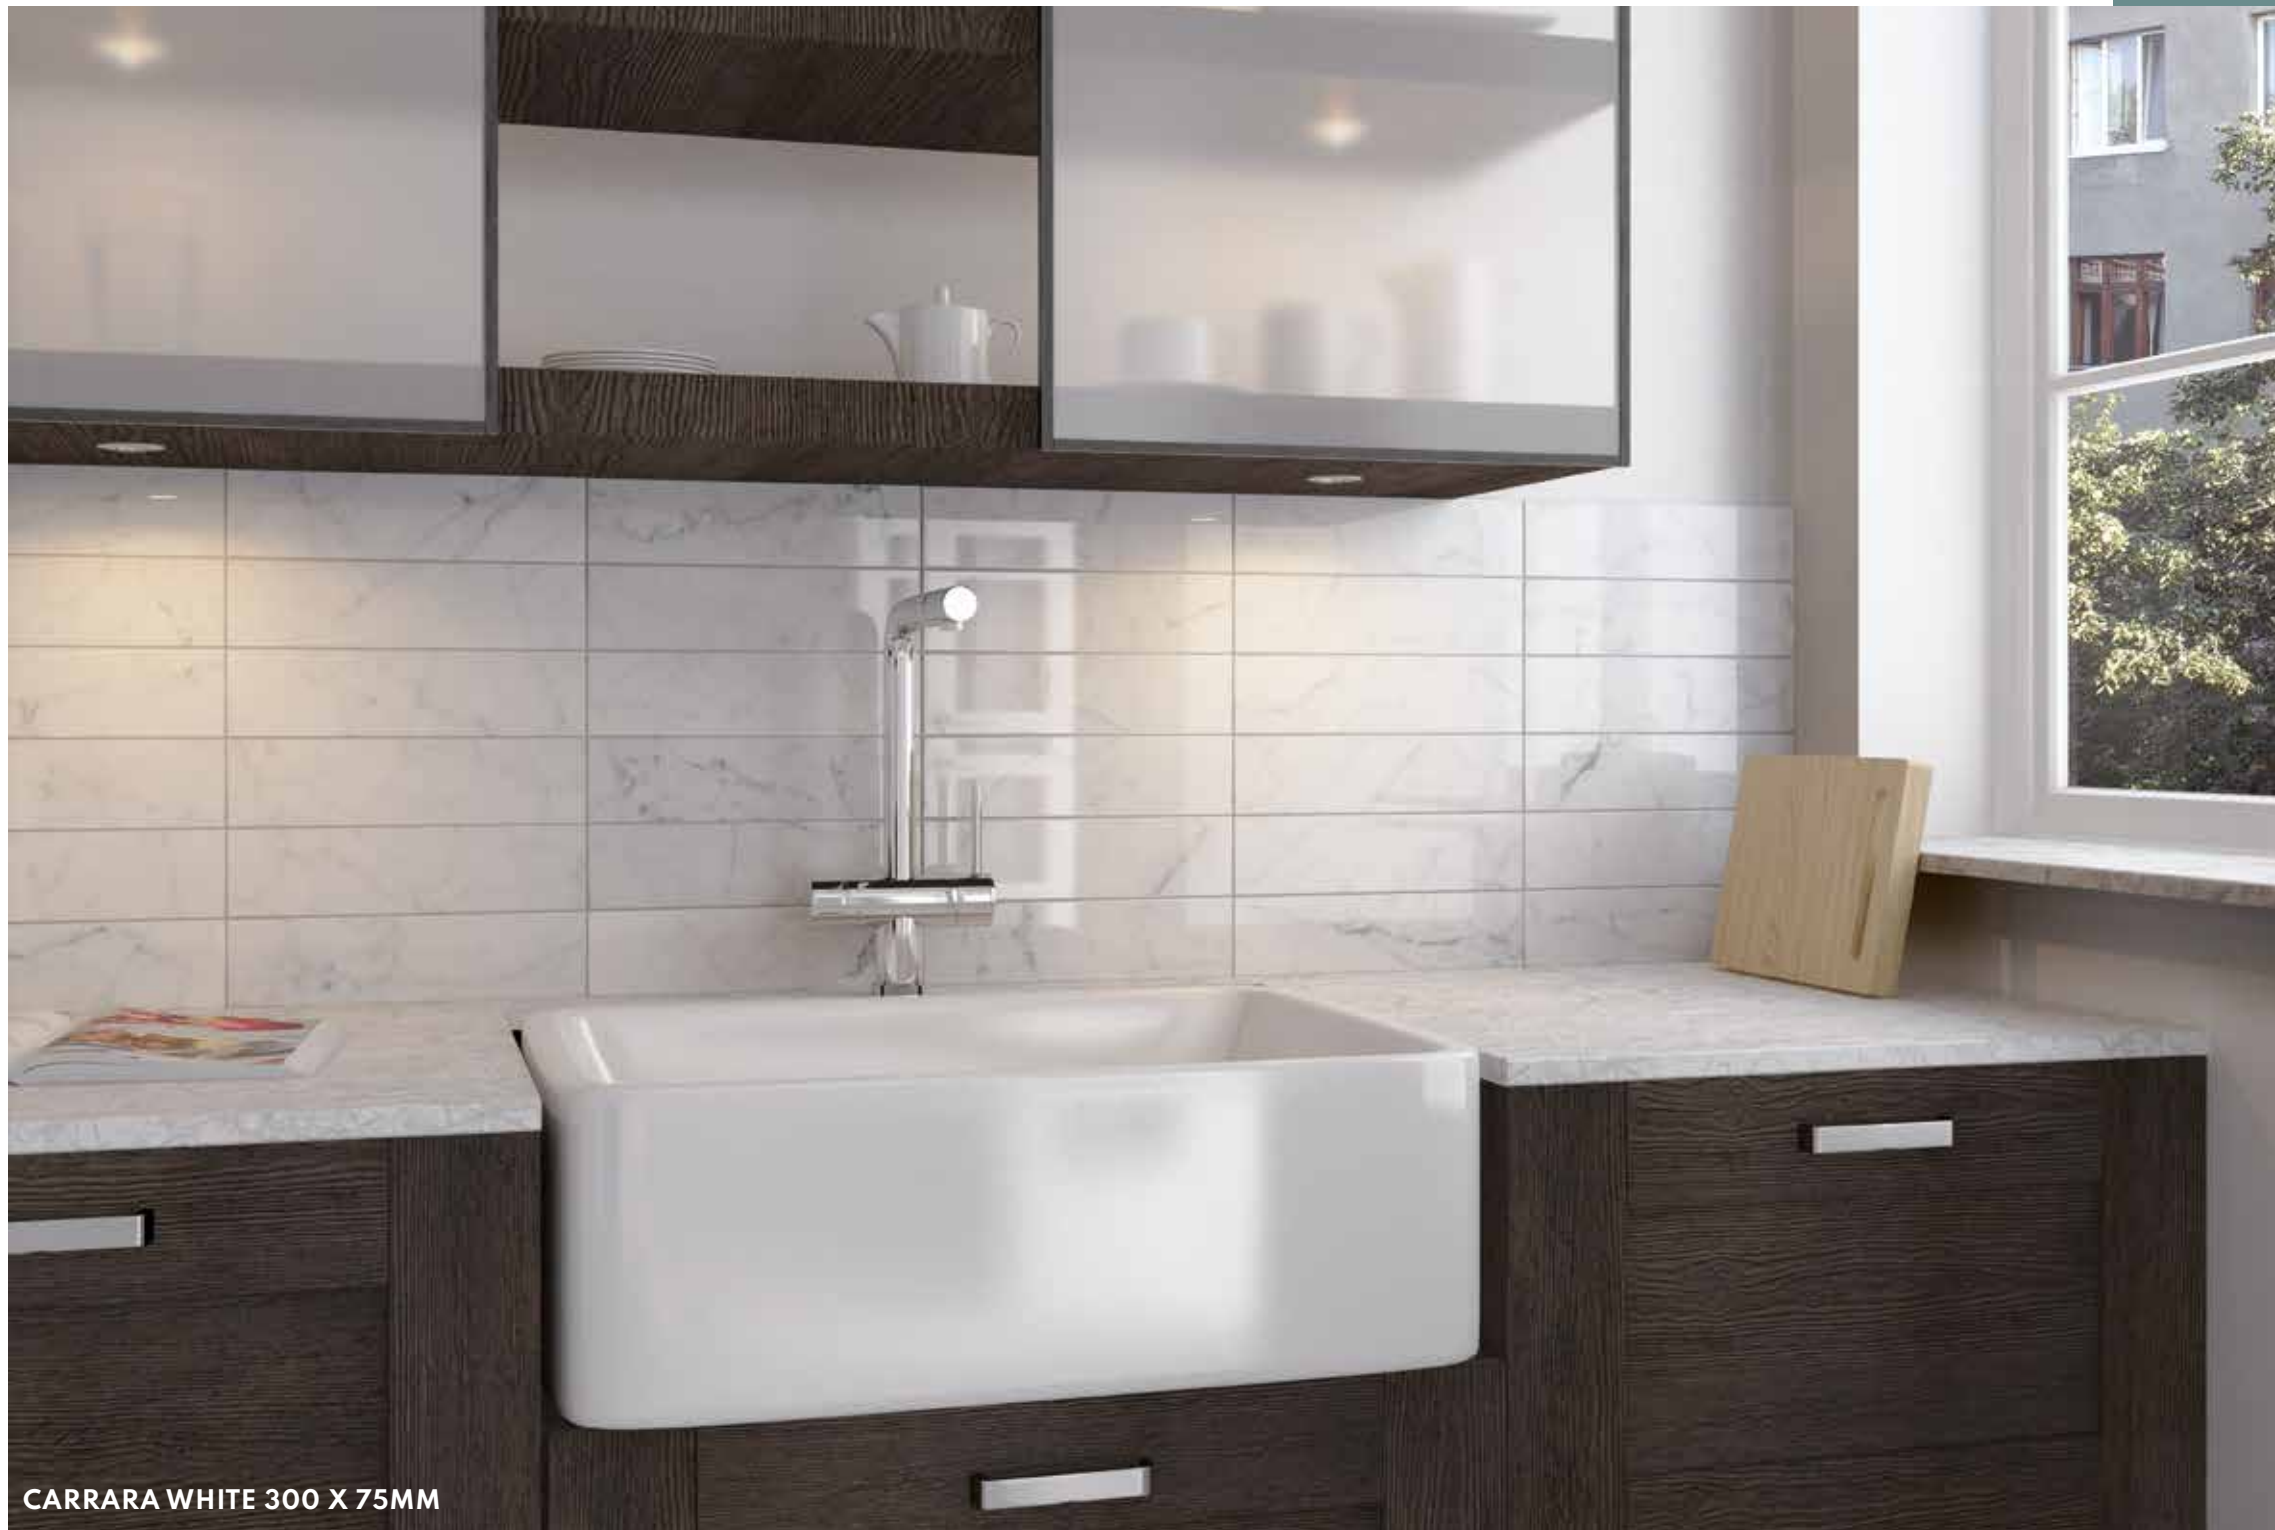

## CHARACTERISTICS

EDGE PROFILE  
RECTIFIED

MATERIAL  
PORCELAIN

THICKNESS  
9.4MM

FINISH  
MATT

SHADE VARIATION  
MODERATE

FLOOR,  
WALL & DÉCOR  
595 X 295MM

FLOOR & WALL  
595 X 595MM