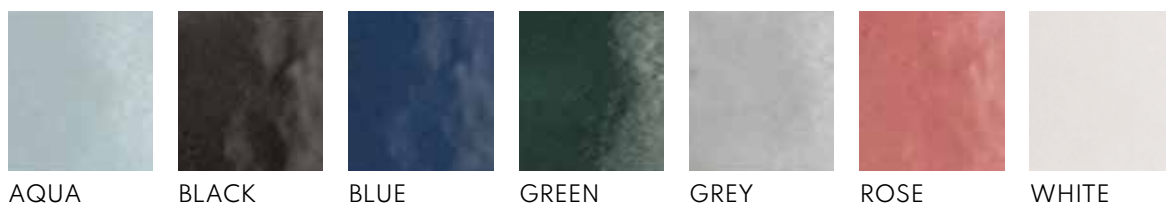

WALL

VICTORIA

VICTORIA IS A SMALL FORMAT WALL TILE WITH VARIATION IN COLOUR. THAT IS WHAT MAKES IT VERY EYE-CATCHING AND UNIQUE.

CHARACTERISTICS

EDGE PROFILE
NON-RECTIFIED

MATERIAL
CERAMIC

THICKNESS
9MM

FINISH
GLOSS

SHADE VARIATION
HIGH

WALL
200 X 65MM