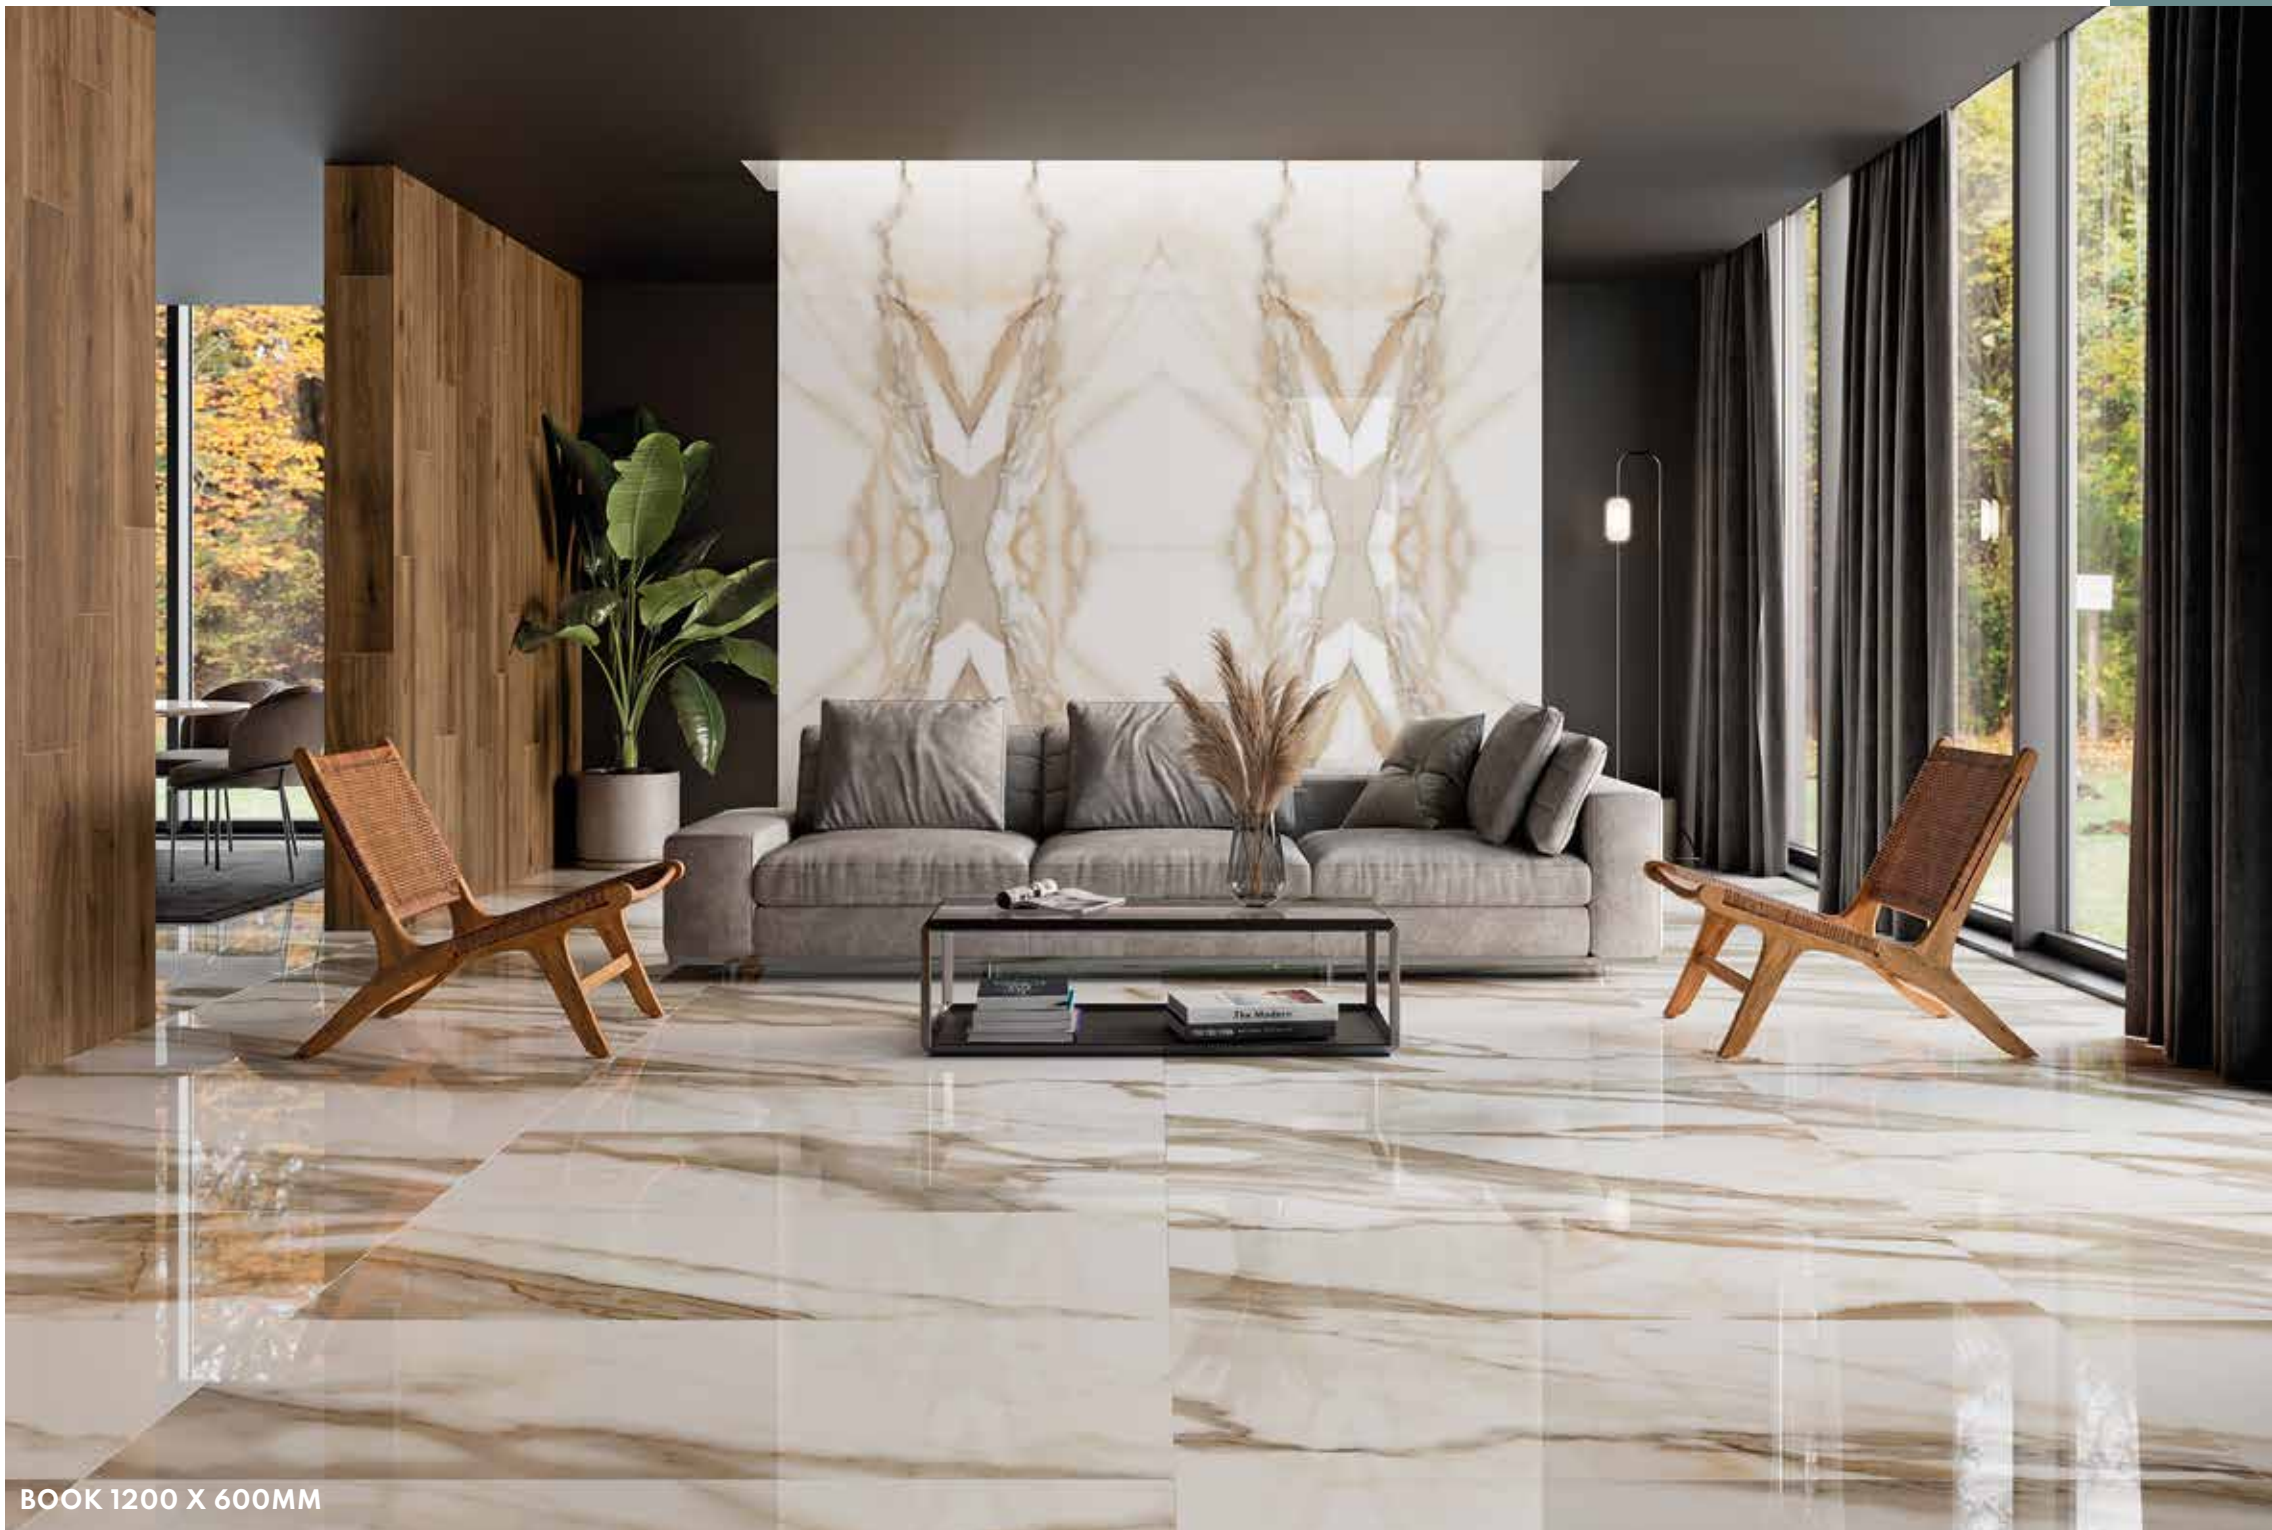

## CHARACTERISTICS

EDGE PROFILE  
RECTIFIED

MATERIAL  
PORCELAIN

THICKNESS  
10MM

FINISH  
MATT

SHADE VARIATION  
MODERATE

FLOOR  
& WALL  
1200 X 600MM

BOOK 1200 X 600MM