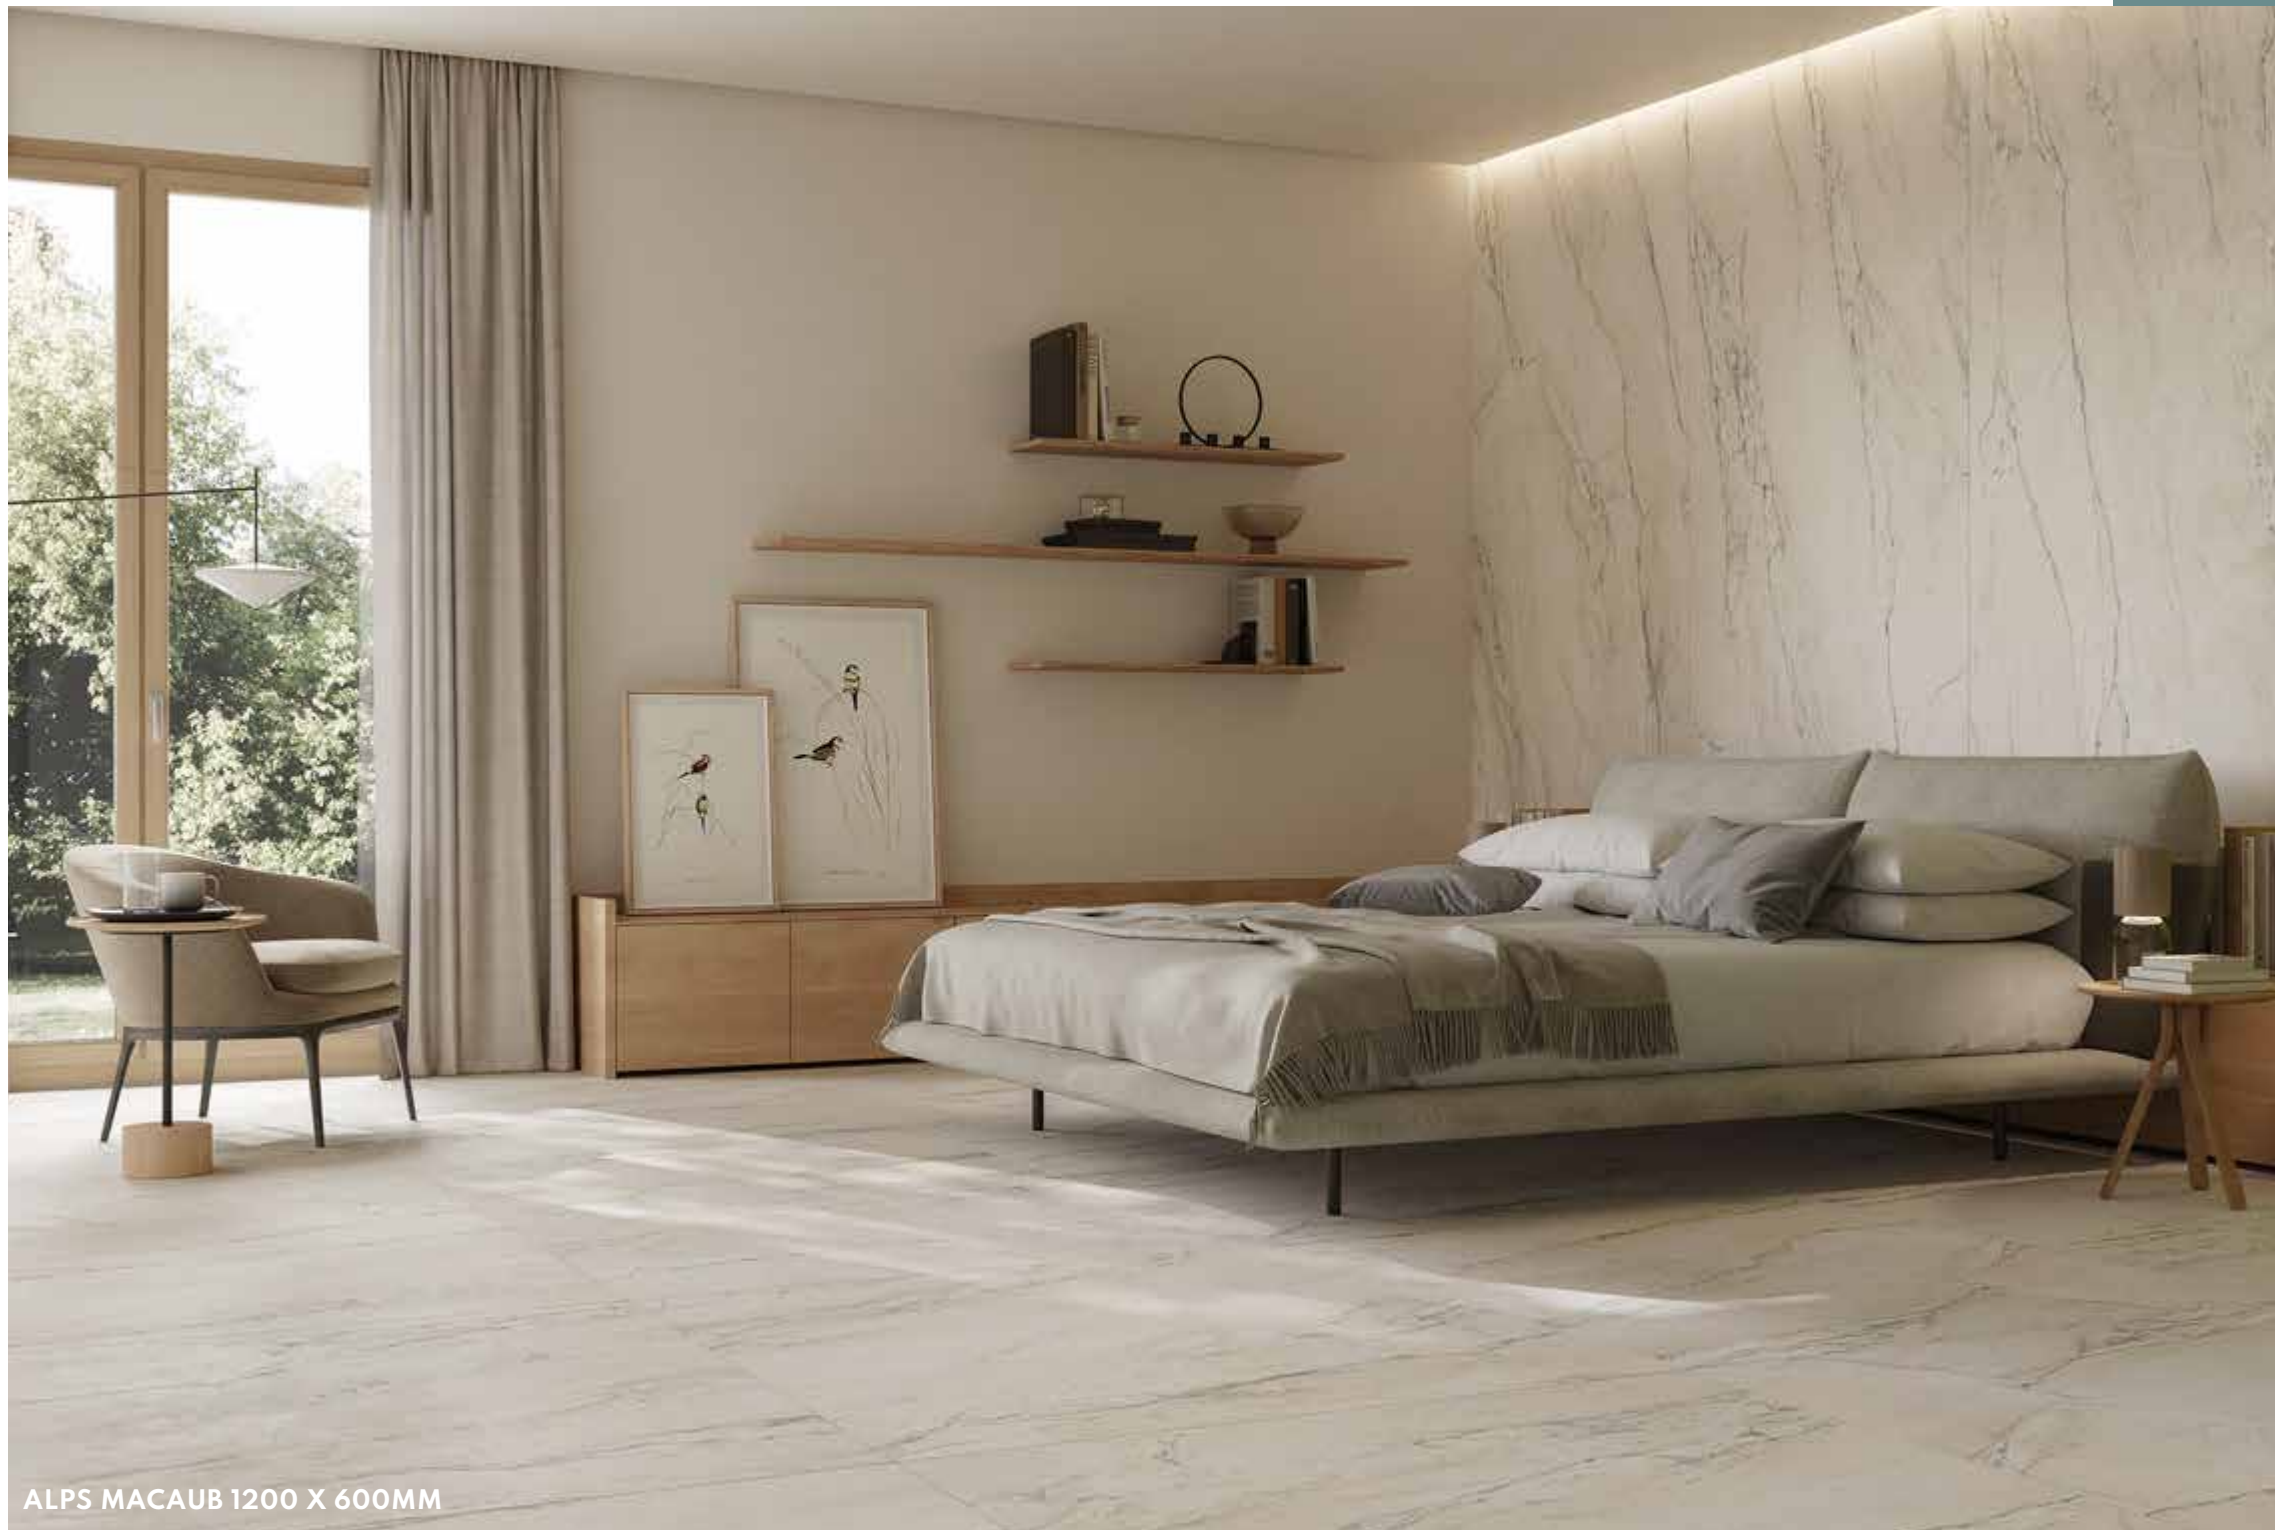

Many ranges are available in other sizes on a special order basis.  
Please contact us for more information.

ALPS MACAUB 1200 X 600MM

FLOOR & WALL

ARDESI

DARK GREY

MACAUB

PIASEN

SOAPSTONE