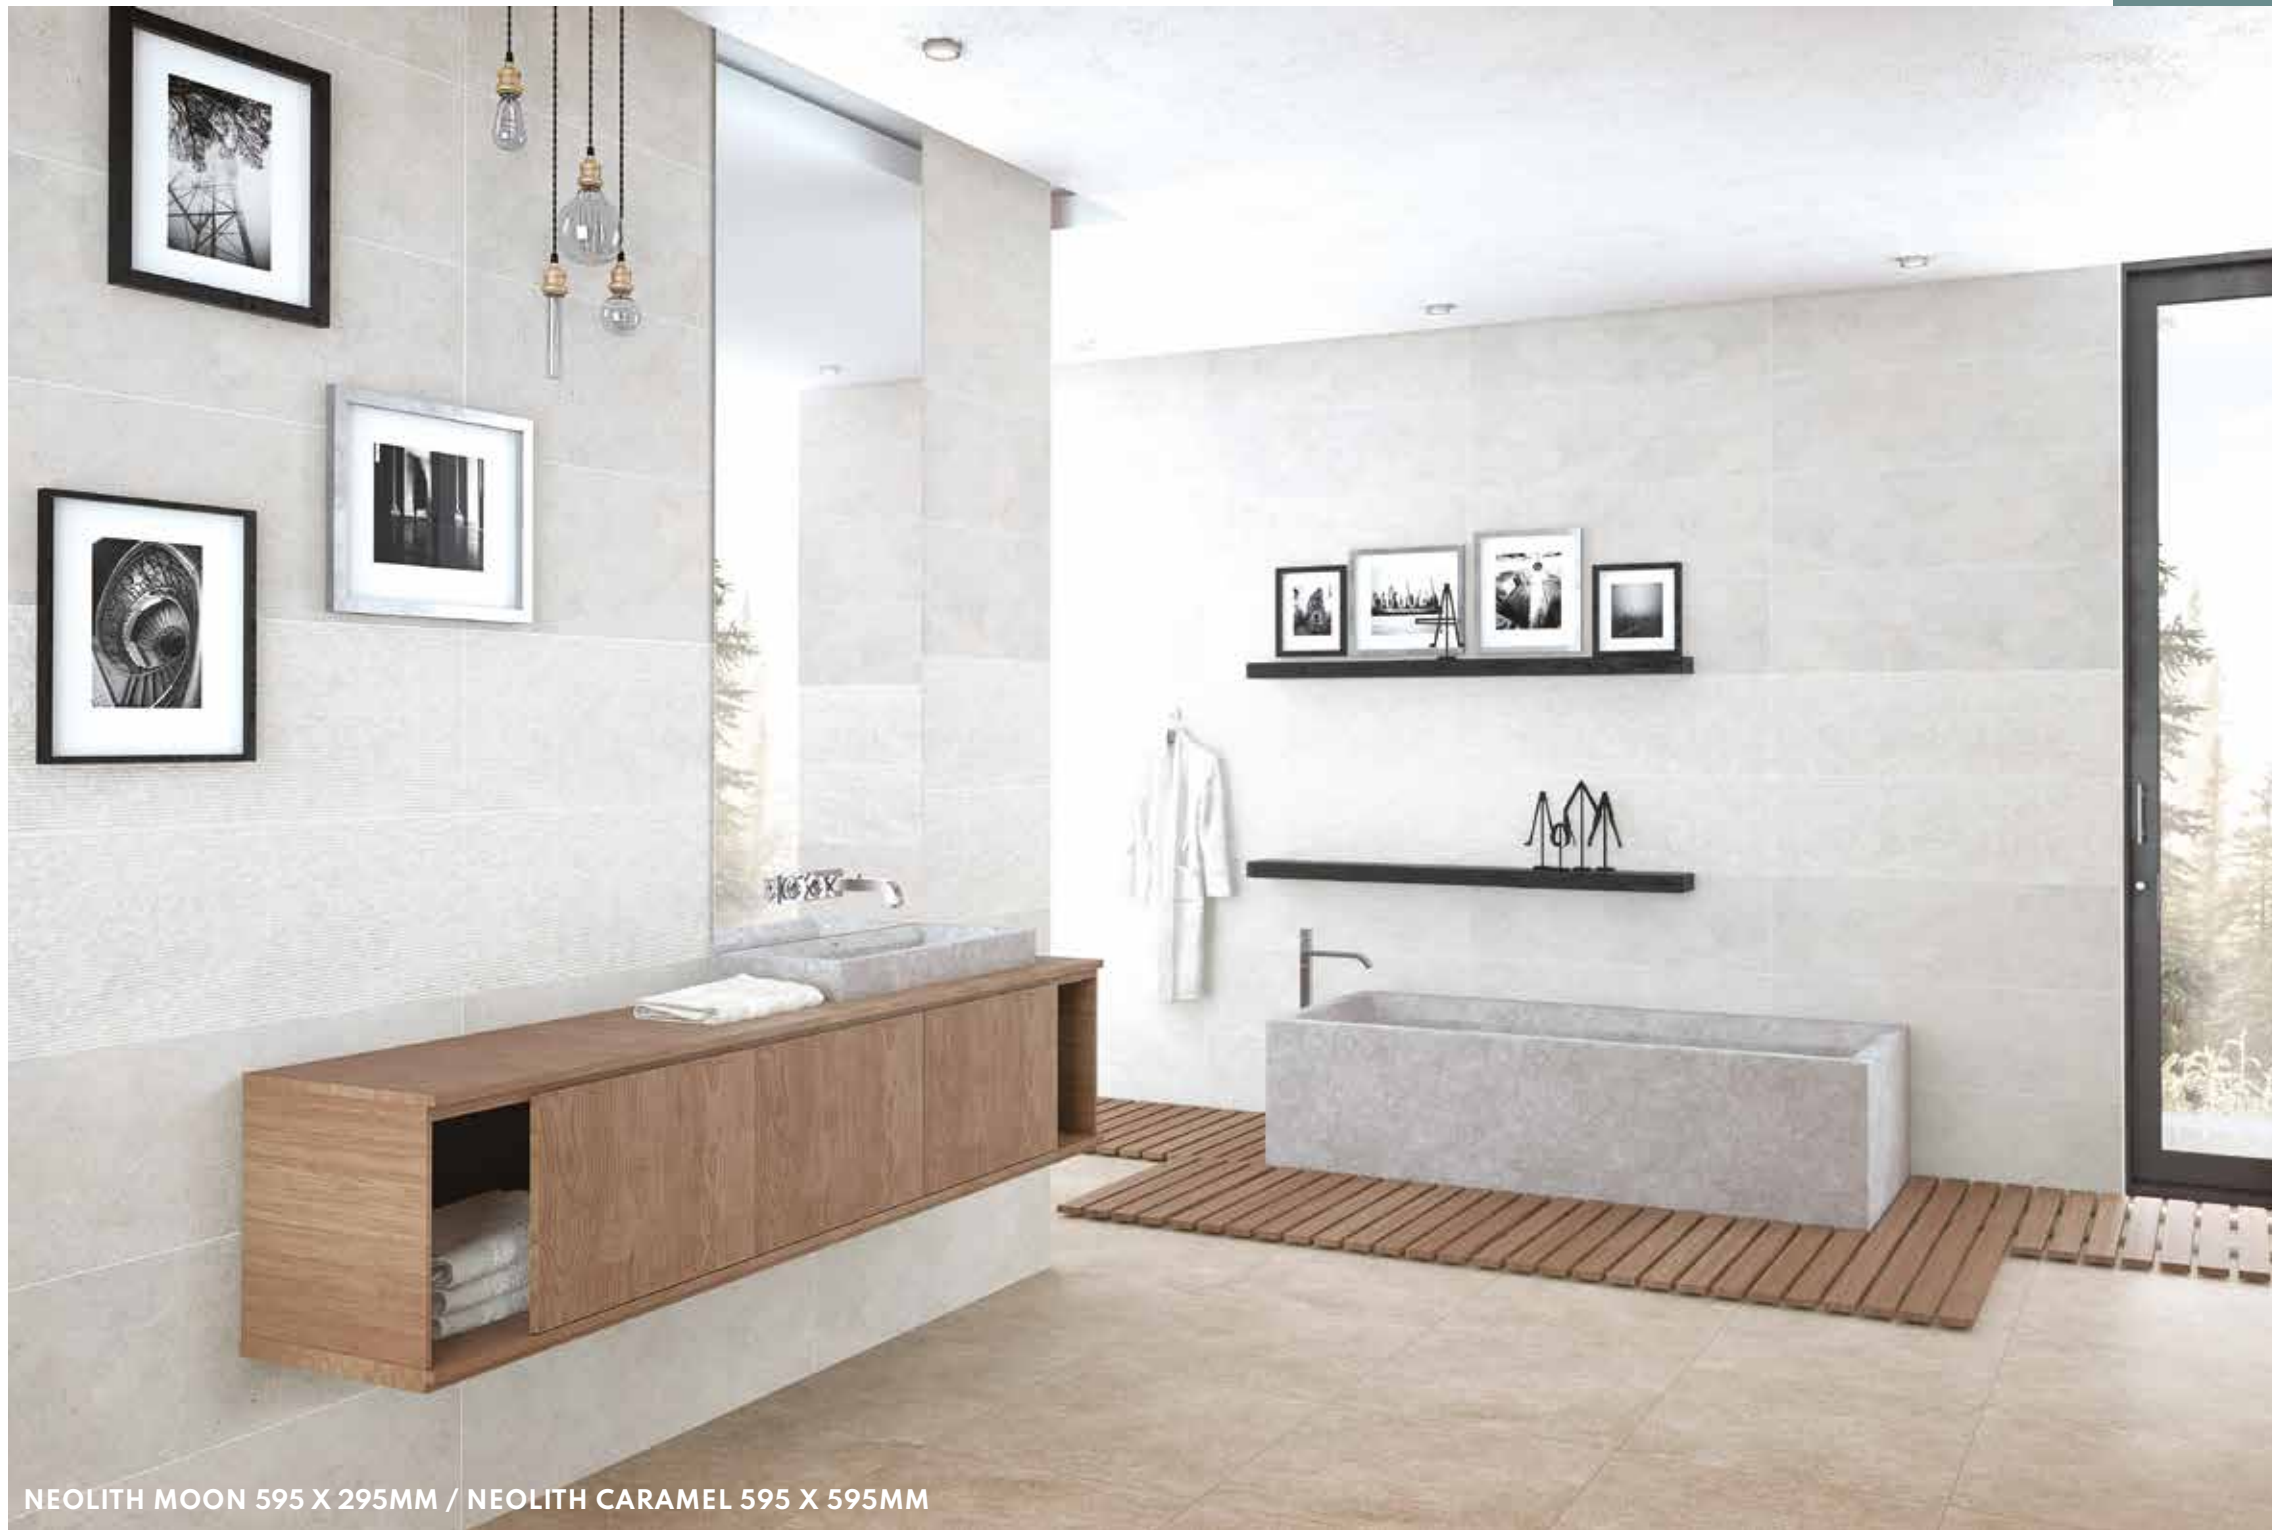

## CHARACTERISTICS

EDGE PROFILE  
NON-RECTIFIED

MATERIAL  
CERAMIC

THICKNESS  
9MM

FINISH  
GLOSS

SHADE VARIATION  
HIGH

WALL 400 X 50MM

NEOLITH MOON 595 X 295MM / NEOLITH CARAMEL 595 X 595MM