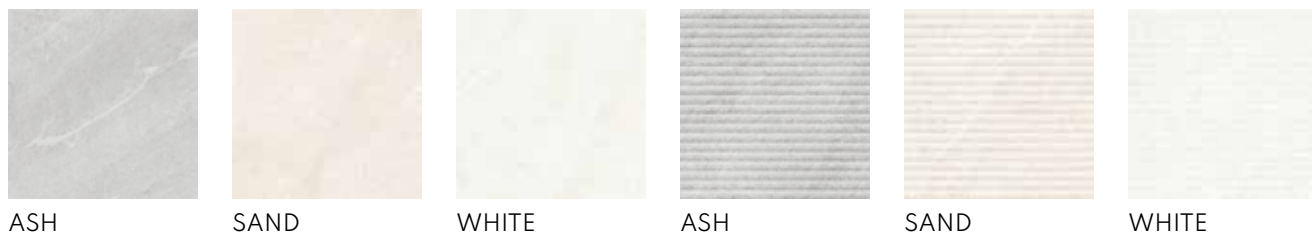

FLOOR & WALL

ASH

SAND

WHITE

ASH

SAND

WHITE

DELTA

THE DELTA COLLECTION CAPTURES THE NATURAL DELTA SPLENDOR OF PIASENTINA STONE, MAKING IT A PERFECT FIT FOR BOTH CONTEMPORARY AND CLASSIC INTERIORS. THIS COLLECTION OFFERS A VERSATILE SOLUTION THAT ELEVATES THE AESTHETIC OF ANY ENVIRONMENT.

CHARACTERISTICS

EDGE PROFILE
RECTIFIED

MATERIAL
PORCELAIN

THICKNESS
10MM

FINISH
MATT

SHADE VARIATION
MODERATE

FLOOR & WALL
595 X 295MM

FLOOR & WALL
595 X 595MM