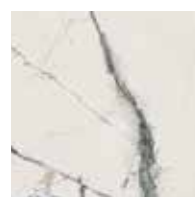

INVISIBLE
WHITE