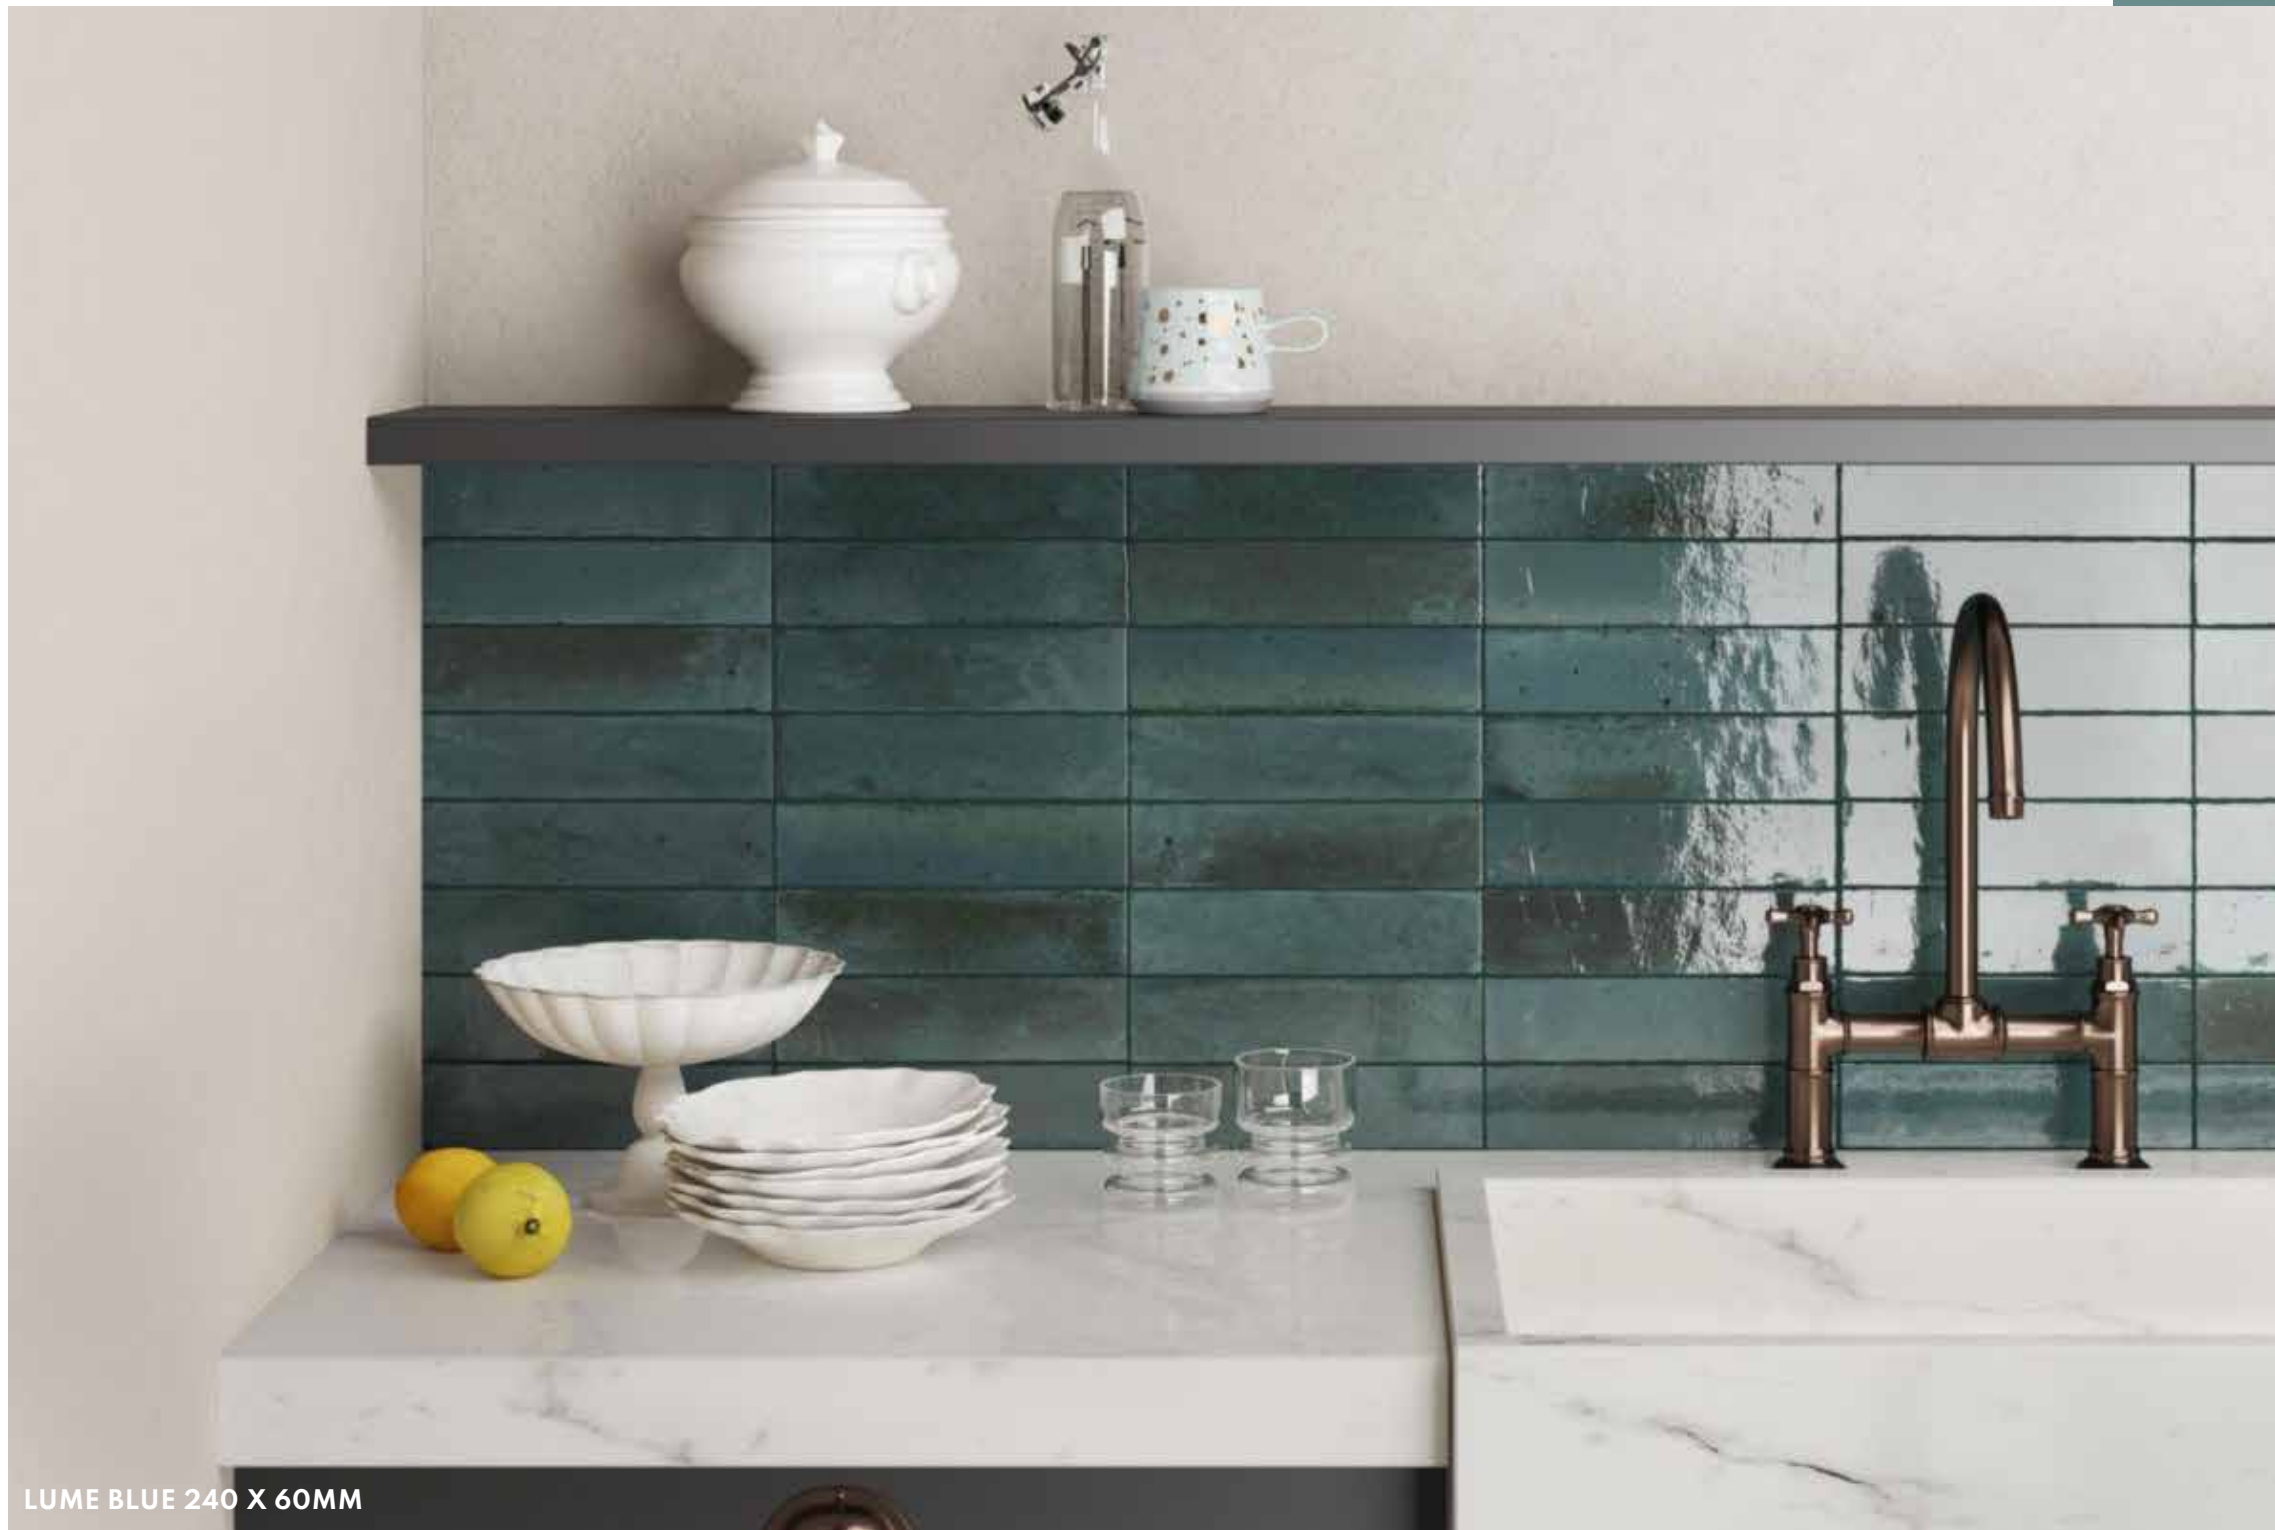

## CHARACTERISTICS

EDGE PROFILE  
RECTIFIED

MATERIAL  
PORCELAIN

THICKNESS  
9MM

FINISH  
POLISHED / MATT

SHADE VARIATION  
MODERATE

FLOOR  
& WALL  
600 X 300MM

FLOOR  
& WALL  
600 X 600MM