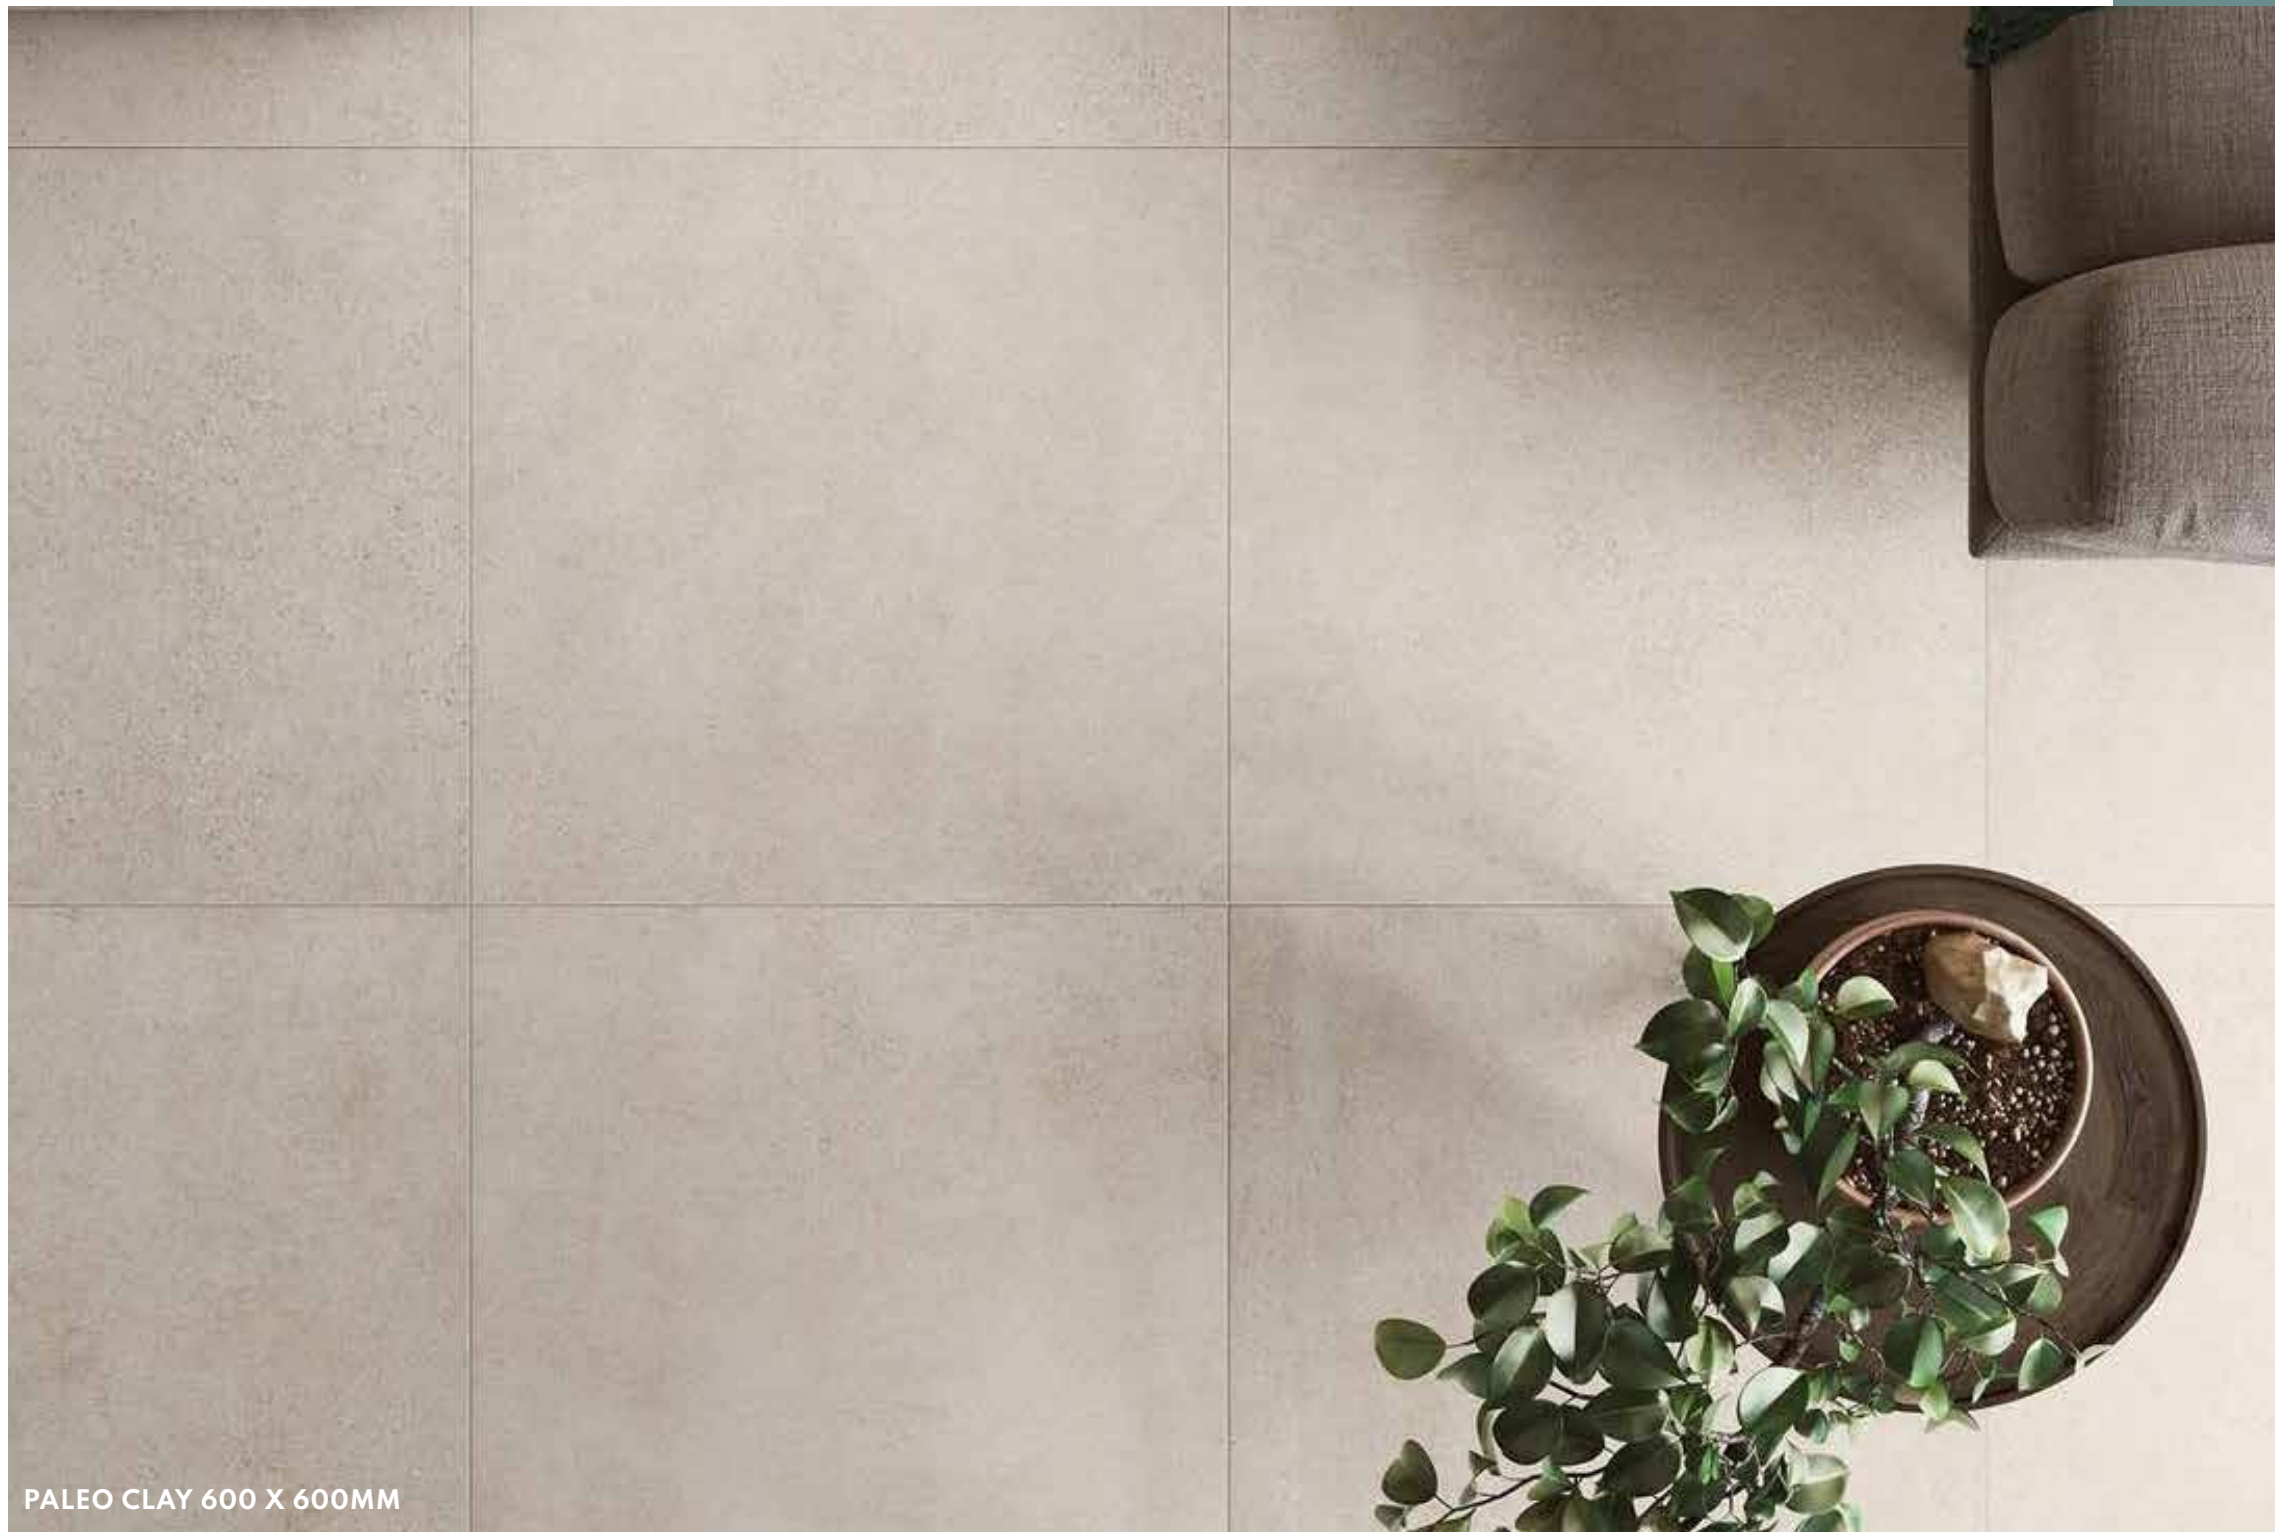

## CHARACTERISTICS

EDGE PROFILE  
NON-RECTIFIED

MATERIAL  
CERAMIC

THICKNESS  
9MM

FINISH  
GLOSS

SHADE VARIATION  
HIGH

WALL & DÉCOR  
240 X 60MM

PALEO CLAY 600 X 600MM